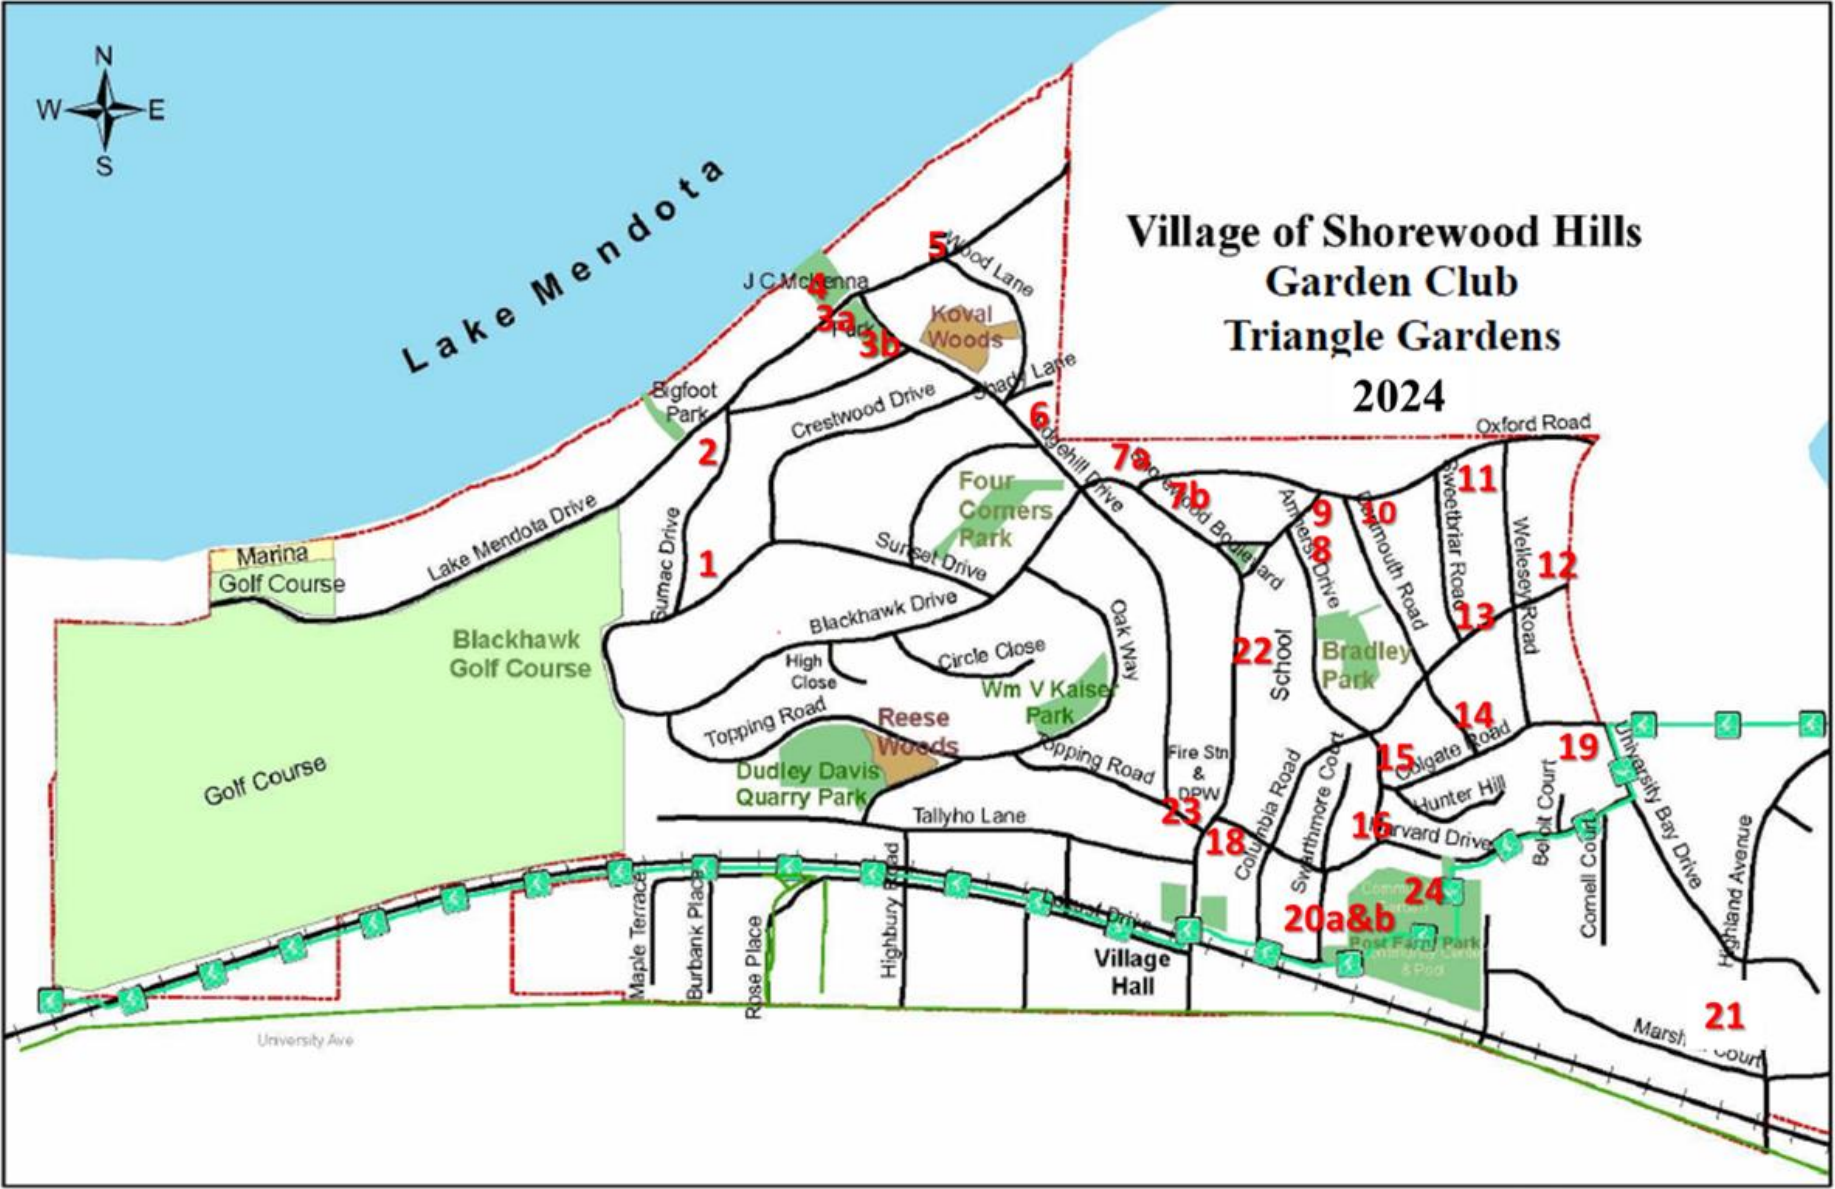

Lake Mendota

# Village of Shorewood Hills Garden Club Triangle Gardens 2024

#	Garden Location	Triangle Gardener(s)
1	Sumac Dr & Sunset Dr	Nancy Heiden
2	Lake Mendota Dr & Sumac Dr	Carolyn McKinney, Annette Mahler, Lou Ann Koerschner
3	Edgehill Pkwy & Edgehill Dr - A & B	Marilyn January, Jonathan Garland, Louise Root-Robbins
4	Lake Mendota Dr & Edgehill Dr	Mary Janet Wellensiek
5	Lake Mendota Dr & Wood Ln	Lisa Munro, Diane Dempsey
6	Four Corners: Edgehill Dr & Shorewood Blvd	Hannah Pinkerton, David Boutwell
7	Oxford Rd & Shorewood Blvd - A&B	Lynne Krainer, Charlie Field, Jamie Murray-Branch
8	Amherst Dr & Bowdoin Rd	Ashby Fox
9	Oxford Rd & Bowdoin Rd	Devra Rich
10	Oxford Rd & Dartmouth Rd	Devra Rich
11	Oxford Rd & Sweetbriar Rd	Paula Bonner, Ann Schaffer
12	Columbia Rd & University Bay Dr	David Boutwell
13	Columbia Rd & Sweetbriar Rd	Carol Barford
14	Colgate Rd & Dartmouth Rd	Amy Buencamino
15	Colgate Rd & Yale Rd	Sue Krug, Scott Kuenzi
16	Harvard Dr & Yale Rd	John Voegeli
17	Columbia Rd & Purdue St	Charlie Field
18	Columbia Rd & Harvard Dr	Lynn Johnson
19	Harvard Dr & University Bay Dr	Karla Knobel
20	Pool Raised Flower Beds - A&B	Mary K McCanna, Mary Benes, Lynn Johnson, Paula Hogan
21	Post Farm East	Claudia Brown, Cokie Albrecht
22	Shorewood Hills School Sign	Lynn Johnson, Jody Lee-Lampe
23	Village Map at Old Fire Station	Charlie Field
24	Post Farm Pollinator Garden	Kathi Dwelle, Mary Janet Wellensiek, Diane Demsey, Kate Weinstock