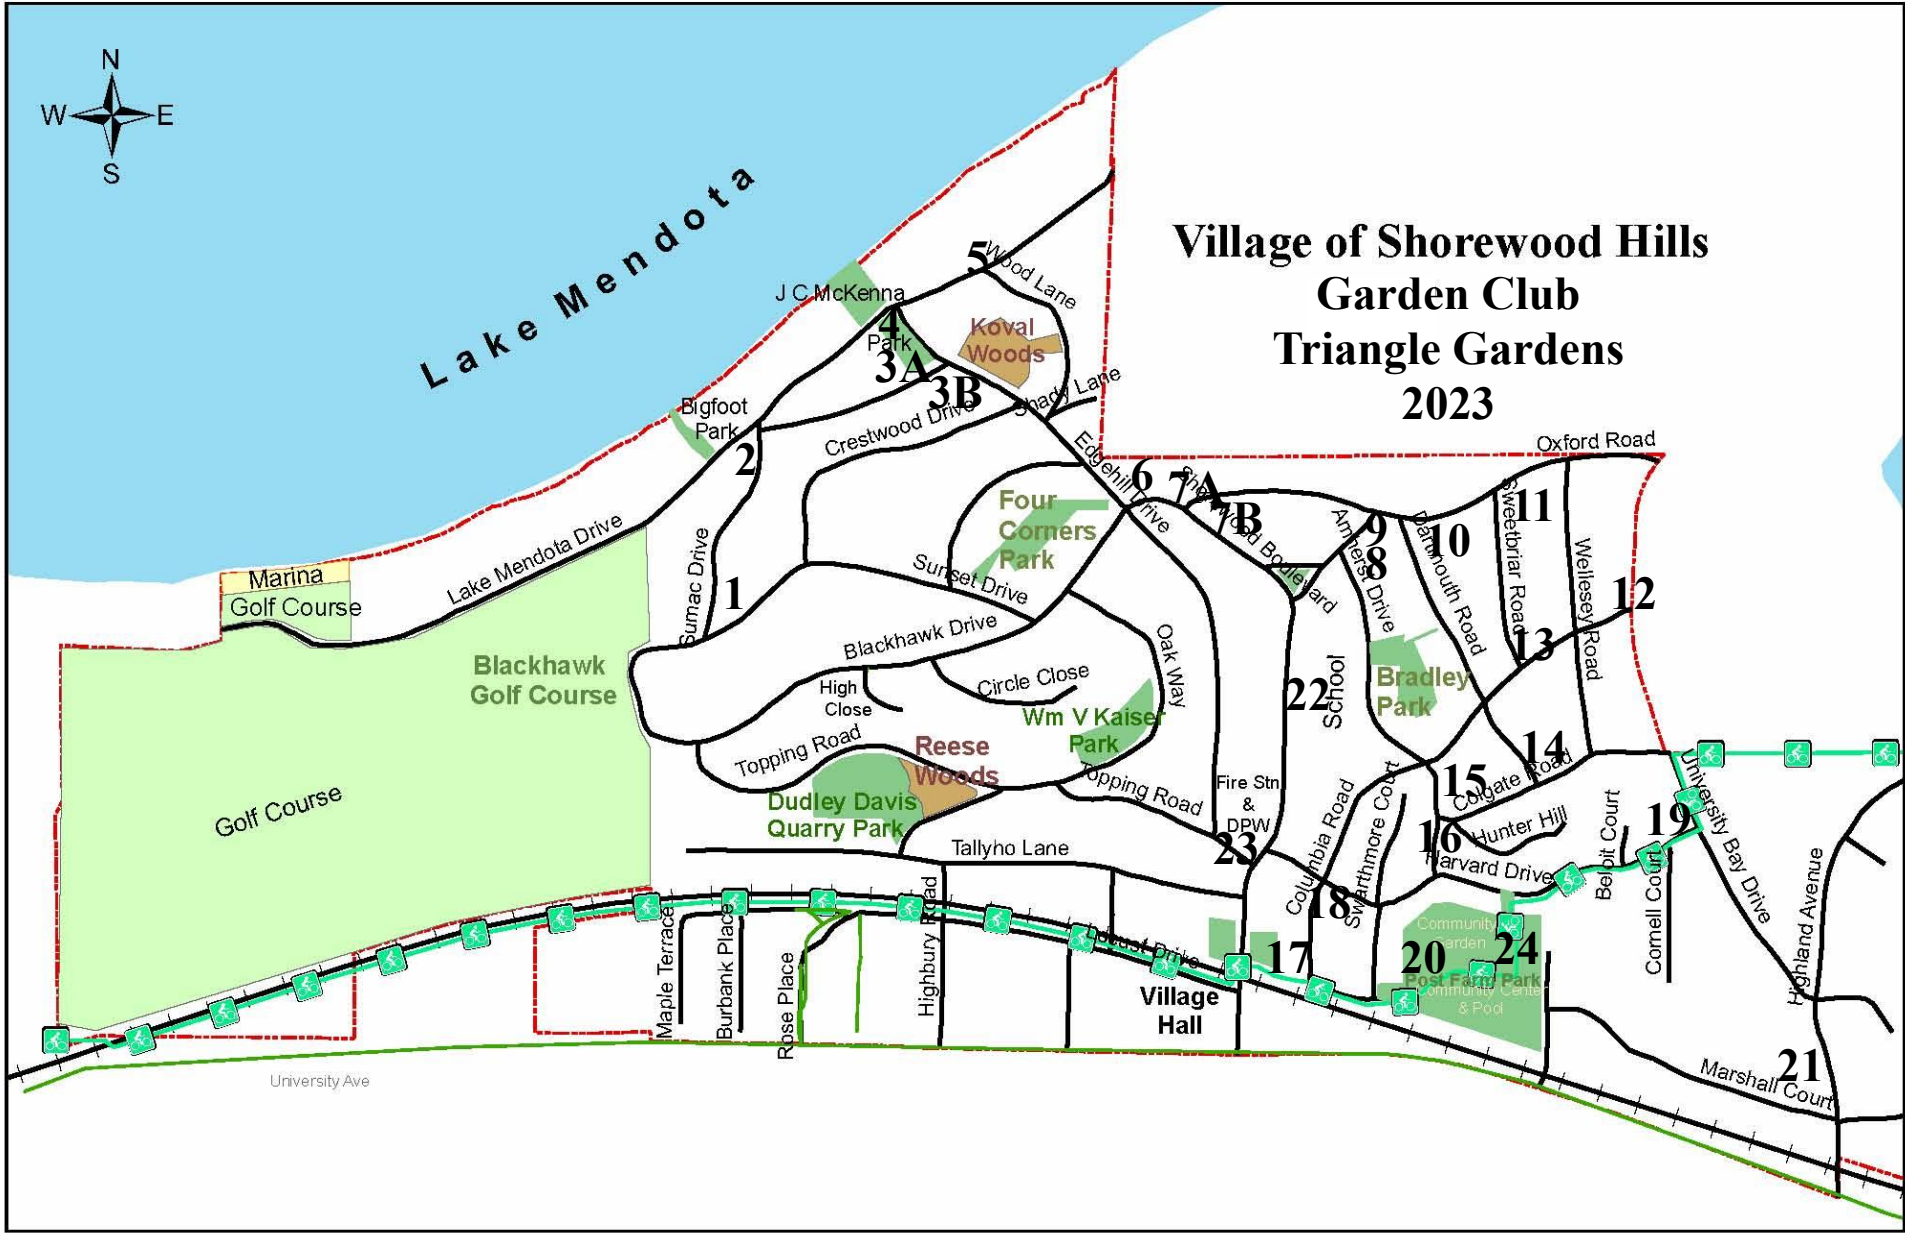

Village of Shorewood Hills Map

#	Garden Location	Triangle Gardener(s)
1	Sumac Dr & Sunset Dr	Nancy Heiden
2	Lake Mendota Dr & Sumac Dr	Carolyn McKinney, Annette Mahler, Lou Ann Koerschner
3	Edgehill Pkwy & Edgehill Dr - A & B	Marilyn January, Jonathan Garland, Louise Root-Robbins
4	Lake Mendota Dr & Edgehill Dr	Mary Janet Wellensiek
5	Lake Mendota Dr & Wood Ln	Lisa Munro, Diane Dempsey
6	Four Corners: Edgehill Dr & Shorewood Blvd	Hannah Pinkerton, David Boutwell
7	Oxford Rd & Shorewood Blvd - A&B	Lynne Krainer, Charlie Field, Jamie Murray-Branch
8	Amherst Dr & Bowdoin Rd	Ashby Fox
9	Oxford Rd & Bowdoin Rd	Devra Rich
10	Oxford Rd & Dartmouth Rd	Devra Rich
11	Oxford Rd & Sweetbriar Rd	Paula Bonner, Ann Schaffer
12	Columbia Rd & University Bay Dr	David Boutwell
13	Columbia Rd & Sweetbriar Rd	Carol Barford
14	Colgate Rd & Dartmouth Rd	Amy Buencamino
15	Colgate Rd & Yale Rd	Sue Krug, Scott Kuenzi
16	Harvard Dr & Yale Rd	John Voegeli
17	Columbia Rd & Purdue St	Charlie Field
18	Columbia Rd & Harvard Dr	Lynn Johnson
19	Harvard Dr & University Bay Dr	Karla Knobel
20	Pool Raised Flower Beds - A&B	Mary K McCanna, Mary Benes, Lynn Johnson, Paula Hogan
21	Post Farm East	Claudia Brown, Cokie Albrecht
22	Shorewood Hills School Sign	Lynn Johnson, Jody Lee-Lampe
23	Village Map at Old Fire Station	Charlie Field
24	Post Farm Pollinator Garden	Kathi Dwelle, Mary Janet Wellensiek, Diane Demsey, Kate Weinstock