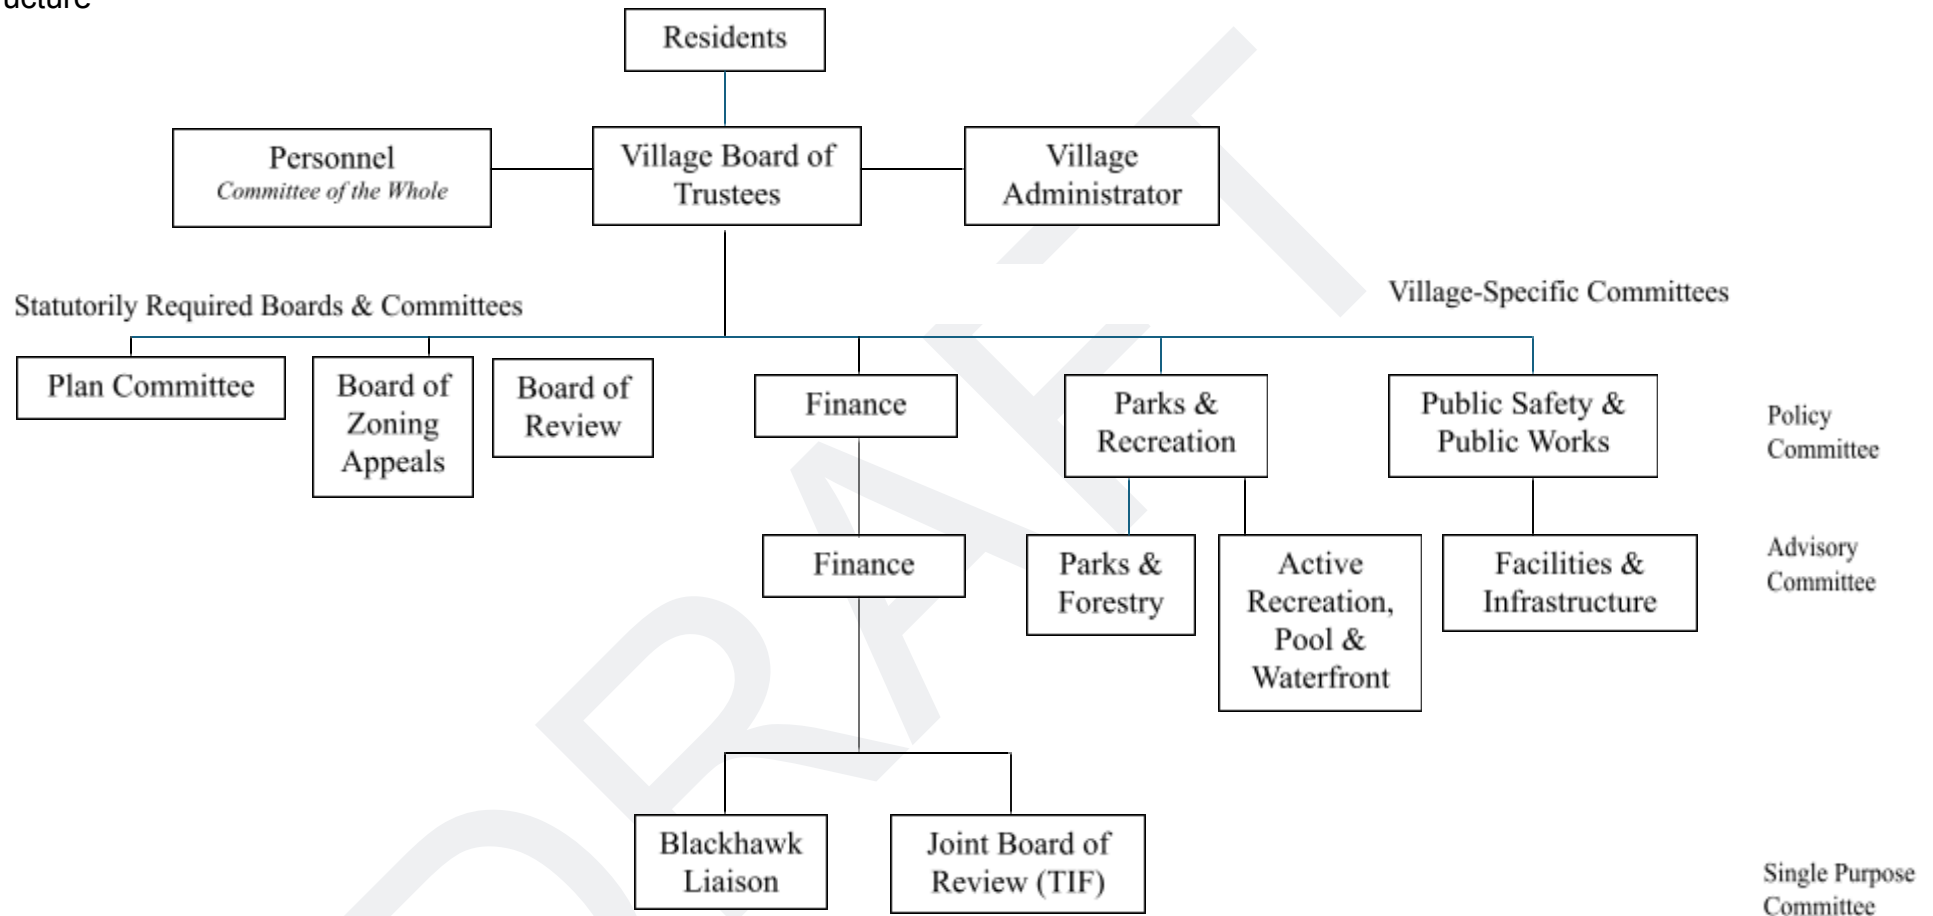

Village of Shorewood Hills

Committee Structure

Policy Committees: 3 Trustees

Advisory Committees: 7 Residents

Single Purpose Committees: 7 Total Trustee + External Appointees + Subject Matter Experts