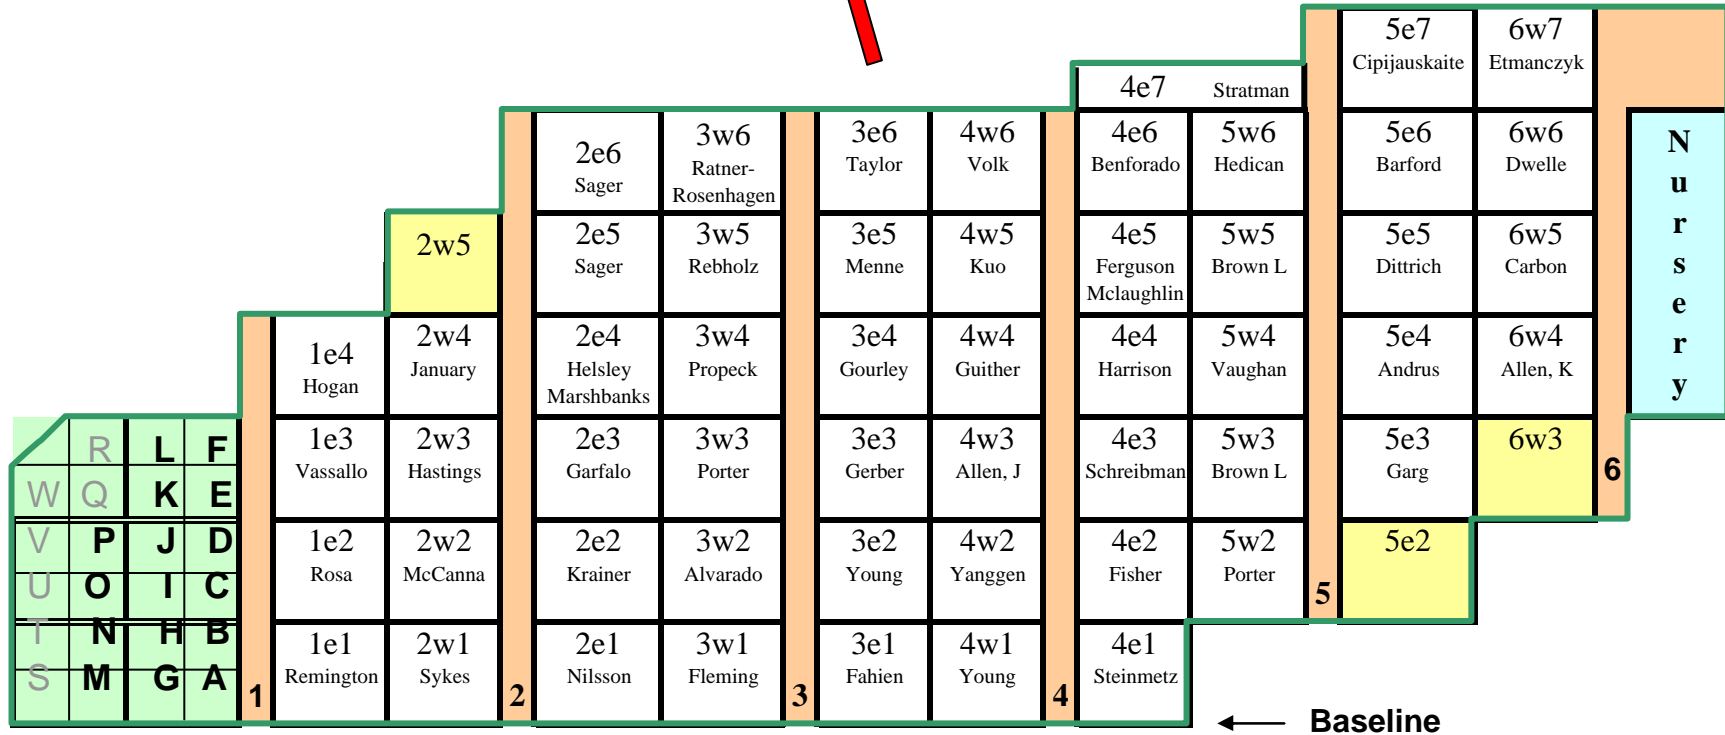

Shorewood Hills Community Garden - 2007

Example of Plot numbering

as of
May 17, 2007

North

- Unassigned Annual plots
- Wood chip covered lanes
- Perennial plots - No Plow
- Forester's Nursery

Garden Bulletin Board

Parking Lot